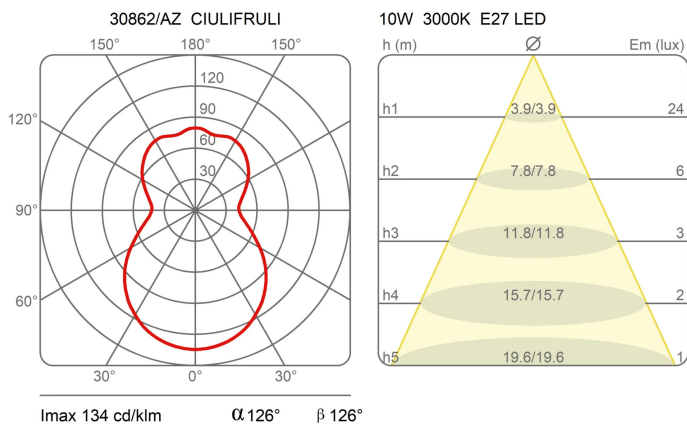

Dimensions

Height 12,5 cm
Diameter 29 cm
Weight 0.6 Kg

Materials

Diffuser polyethylene

Certifications

Photometric curves

Colour variant code

30862/BI